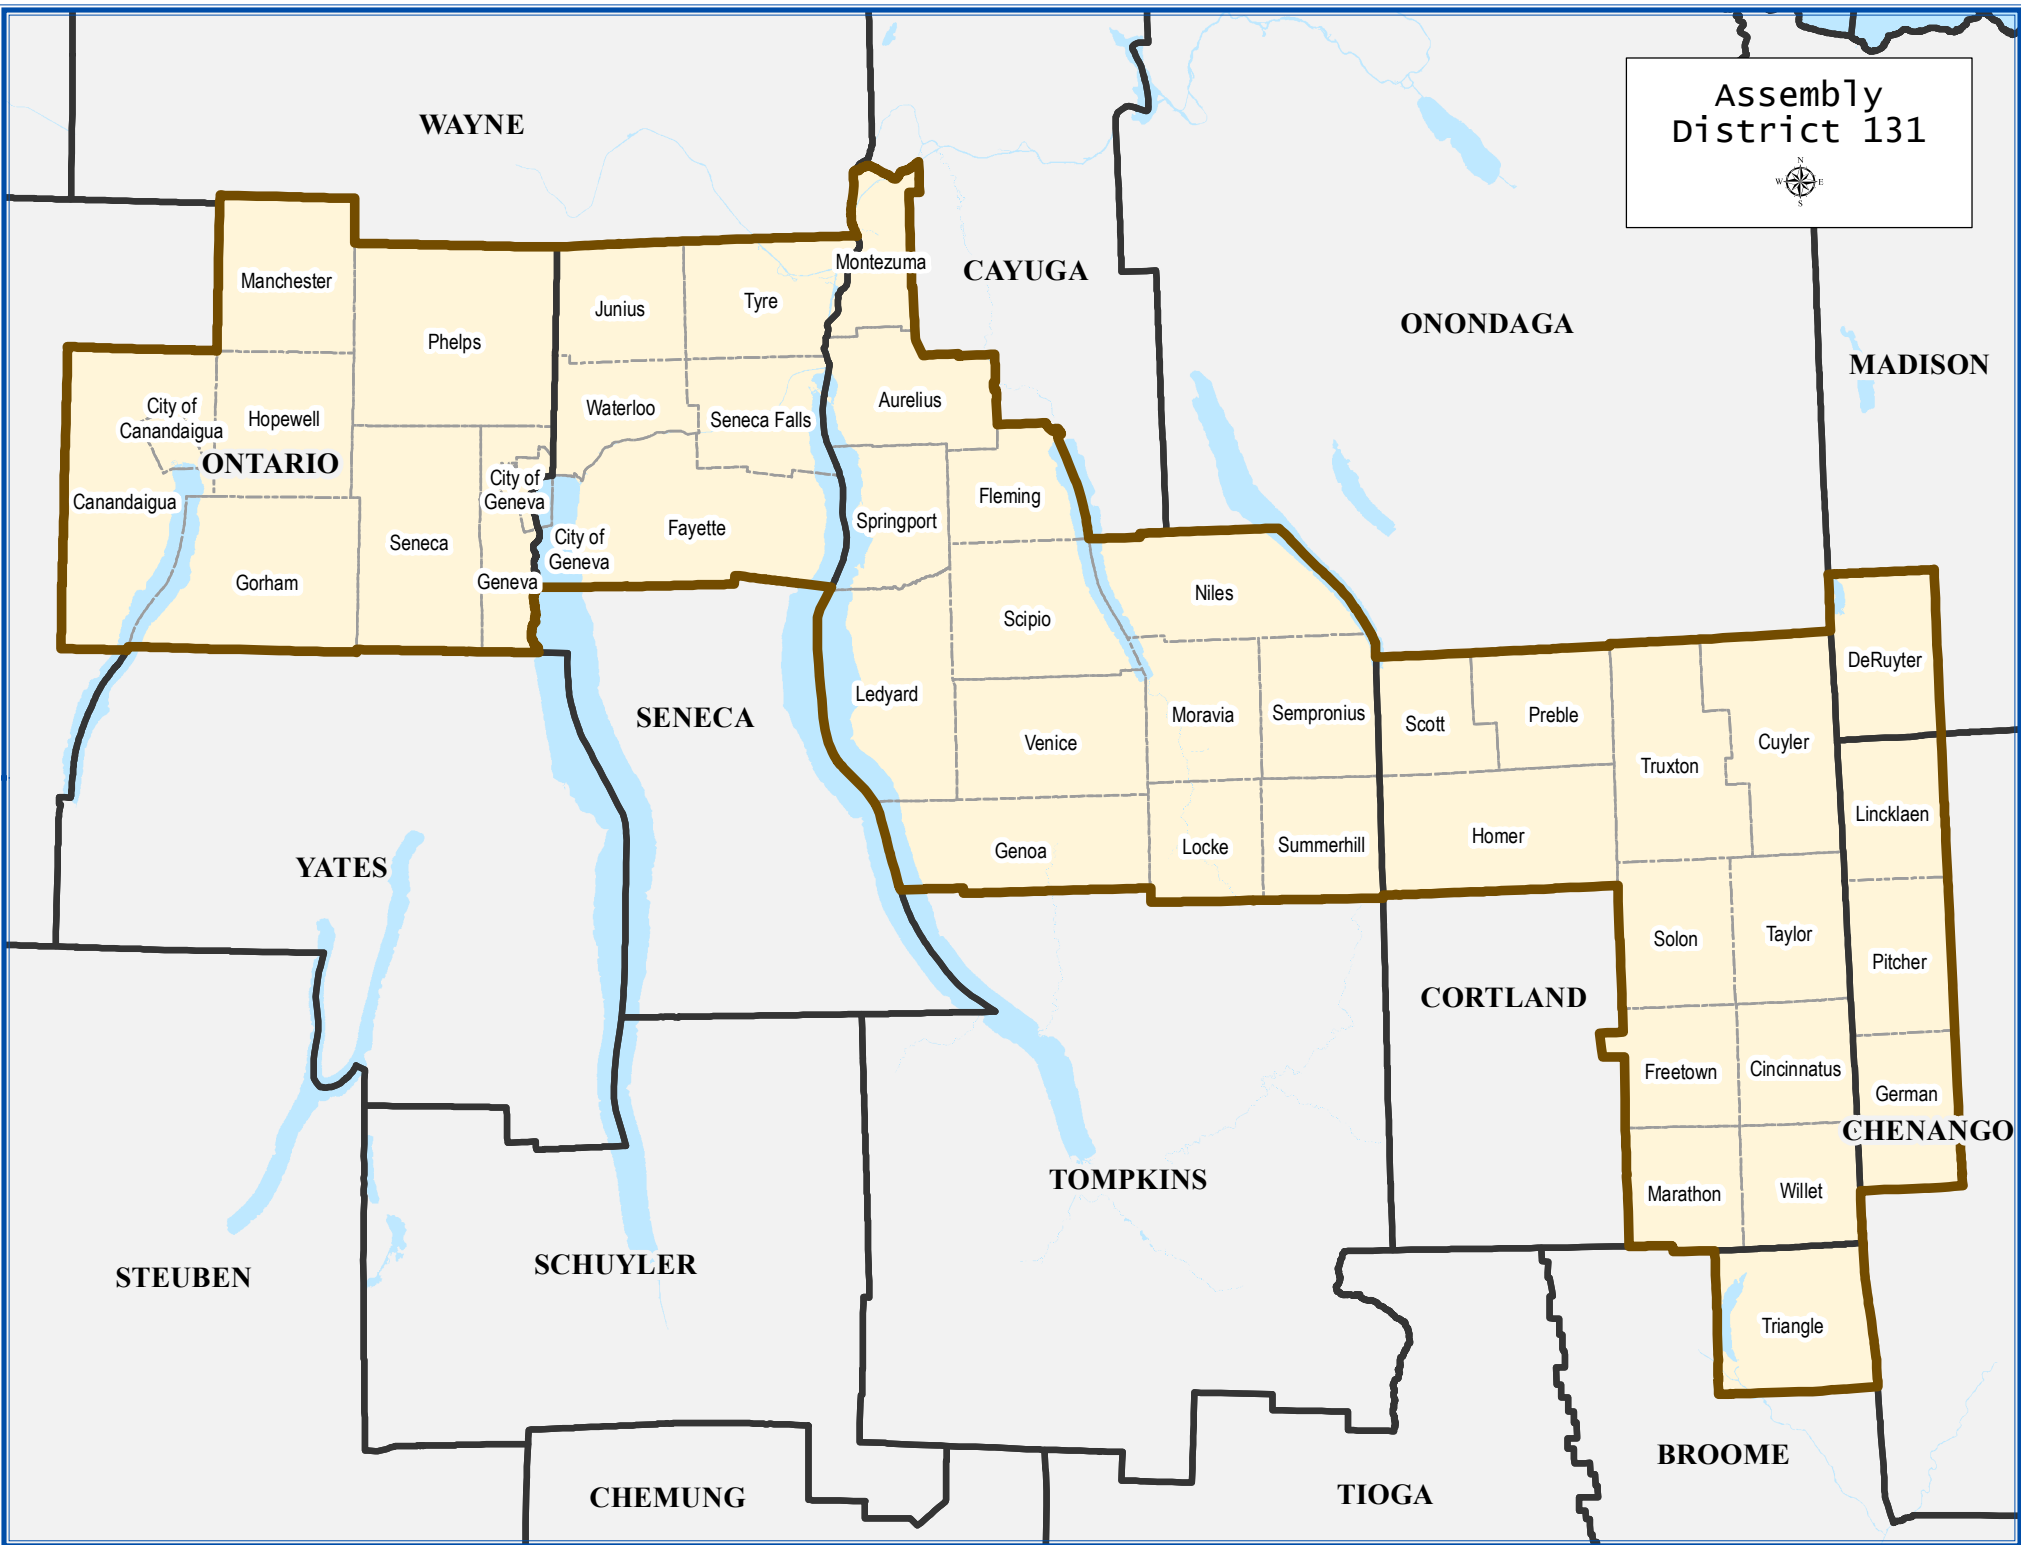

Assembly District 131

Assembly District 131

Total population : 131,873

Deviation : -2,752

Deviation Percentage : -2.04

	NH White	NH Black	Hispanic	NH Asian	NH AmInd	NH Hwn	NH Multi	NH Other
Total	115,513	2,546	6,536	1,041	298	42	5,482	415
% of Total	87.59	1.93	4.96	0.79	0.23	0.03	4.16	0.31
Total 18+	94,584	2,040	4,340	838	222	29	3,523	303
% of 18+	89.33	1.93	4.10	0.79	0.21	0.03	3.33	0.29
Department of Justice								
	NH White	NH Black	Hispanic	NH Asian	NH AmInd	NH Hwn	NH Multi	NH Other
Total	115,513	3,794	6,536	1,453	2,149	78	335	2,015
% of Total	87.59	2.88	4.96	1.10	1.63	0.06	0.25	1.53
Total 18+	94,584	2,491	4,340	1,095	1,666	55	192	1,456
% of 18+	89.33	2.35	4.10	1.03	1.57	0.05	0.18	1.38