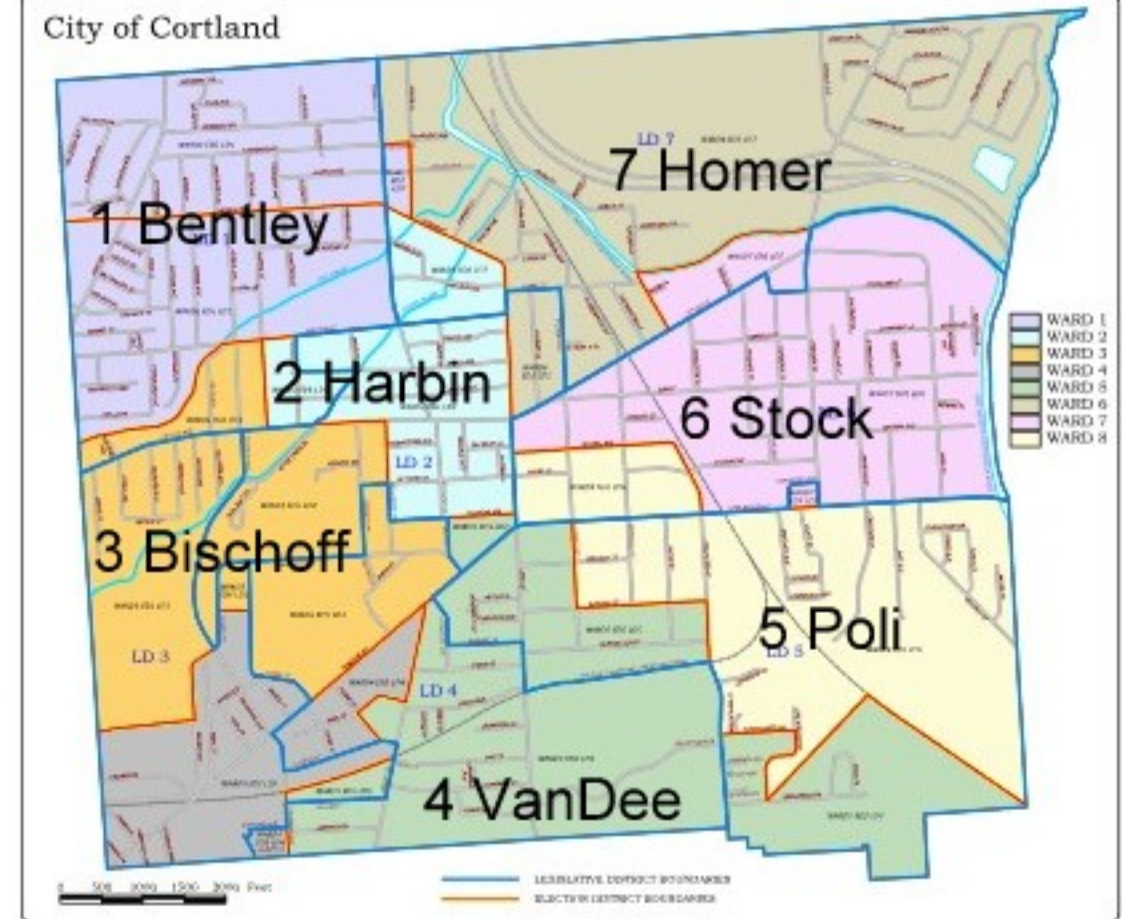

0 1 2 3 Miles

Assembly Districts

125th Assembly District
126th Assembly District

22nd Congressional District

51st Senatorial District

LEGISLATIVE DISTRICT	POPULATION	PERCENTAGE
1	2746	0.7%
2	2746	0.7%
3	2746	0.7%
4	2746	0.7%
5	2746	0.7%
6	2746	0.7%
7	2746	0.7%
8	2746	0.7%
9	2746	0.7%
10	2746	0.7%
11	2746	0.7%
12	2746	0.7%
13	2746	0.7%
14	2746	0.7%
15	2746	0.7%
16	2746	0.7%
17	2746	0.7%

Legislative Districts 8, 9, 10
Town and Village of Homer

0 500 1000 1500 2000 Feet

LEGISLATIVE DISTRICT BOUNDARIES
ELECTION DISTRICT BOUNDARIES