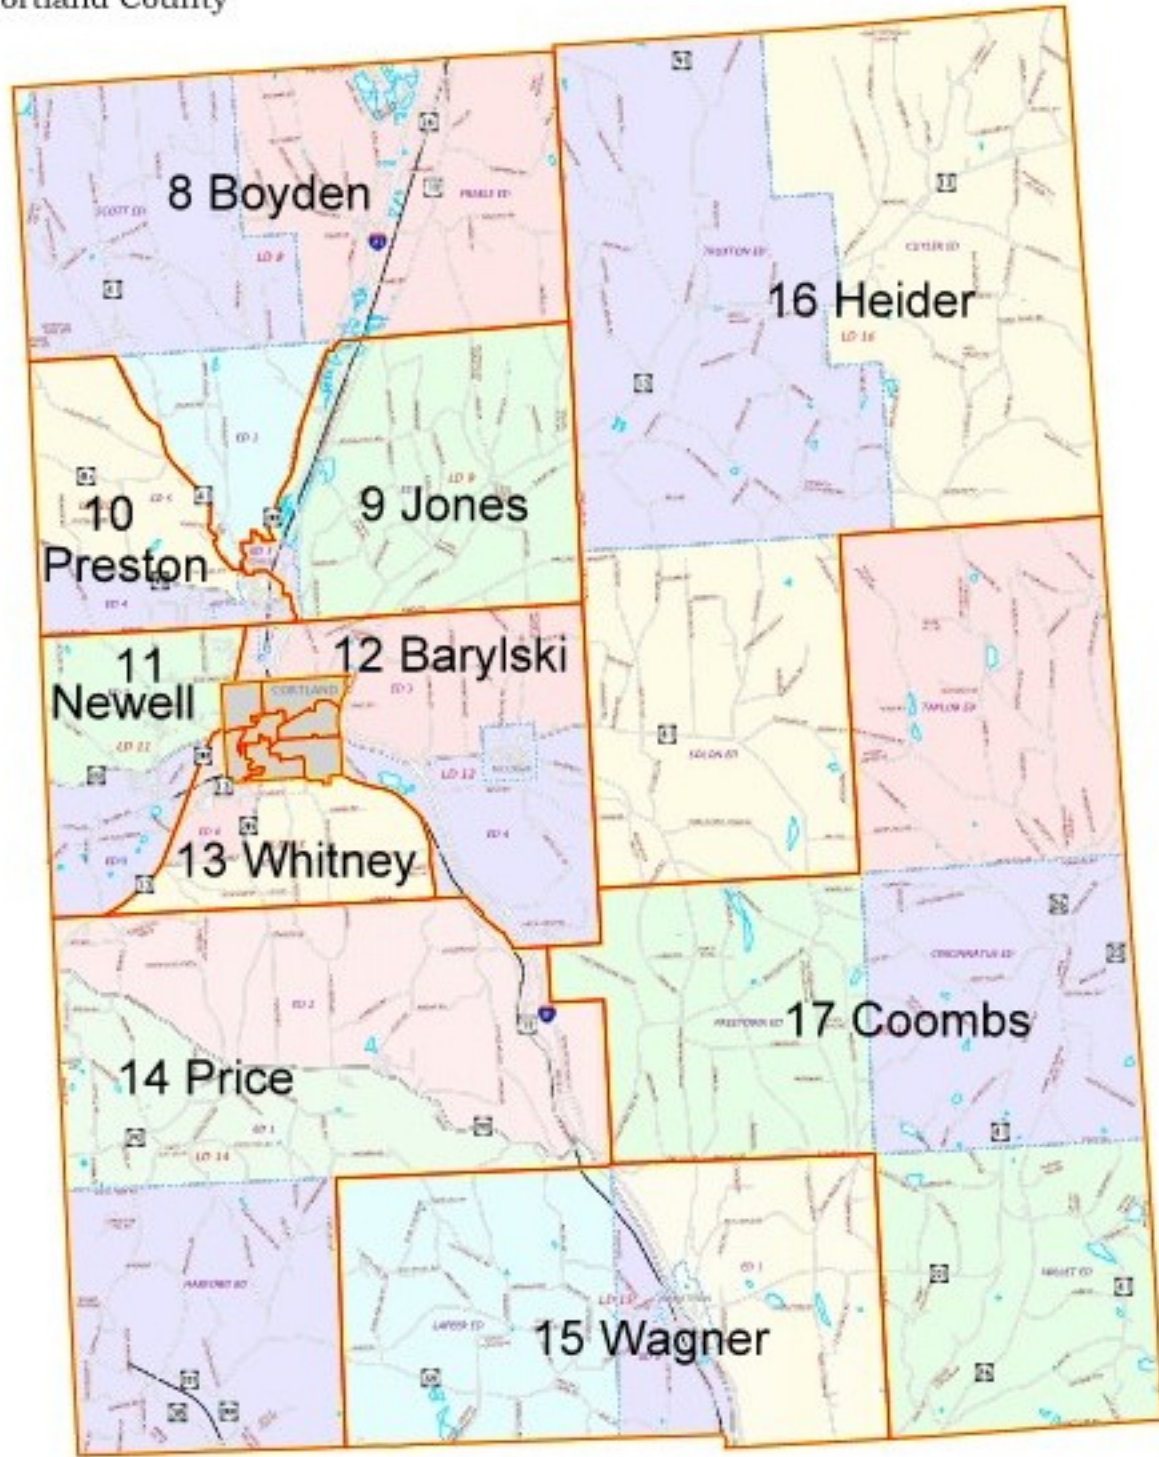

LEGISLATIVE AND ELECTION DISTRICTS

Cortland County, New York

CORTLAND COUNTY
PLANNING DEPARTMENT
37 CHURCH STREET
CORTLAND, NY 13845

June 6, 2013

Cortland County

LEGISLATIVE DISTRICT BOUNDARIES
MUNICIPAL BOUNDARIES

0 1 2 3 Miles

Assembly Districts

125th Assembly District
126th Assembly District

22nd Congressional District

51st Senatorial District

LEGISLATIVE DISTRICT	POPULATION	PERCENTAGE
1	2746	0.7%
2	2746	0.7%
3	2746	0.7%
4	2746	0.7%
5	2746	0.7%
6	2746	0.7%
7	2746	0.7%
8	2746	0.7%
9	2746	0.7%
10	2746	0.7%
11	2746	0.7%
12	2746	0.7%
13	2746	0.7%
14	2746	0.7%
15	2746	0.7%
16	2746	0.7%
17	2746	0.7%

Legislative Districts 8, 9, 10
Town and Village of Homer

0 500 1000 1500 2000 Feet

LEGISLATIVE DISTRICT BOUNDARIES
ELECTION DISTRICT BOUNDARIES