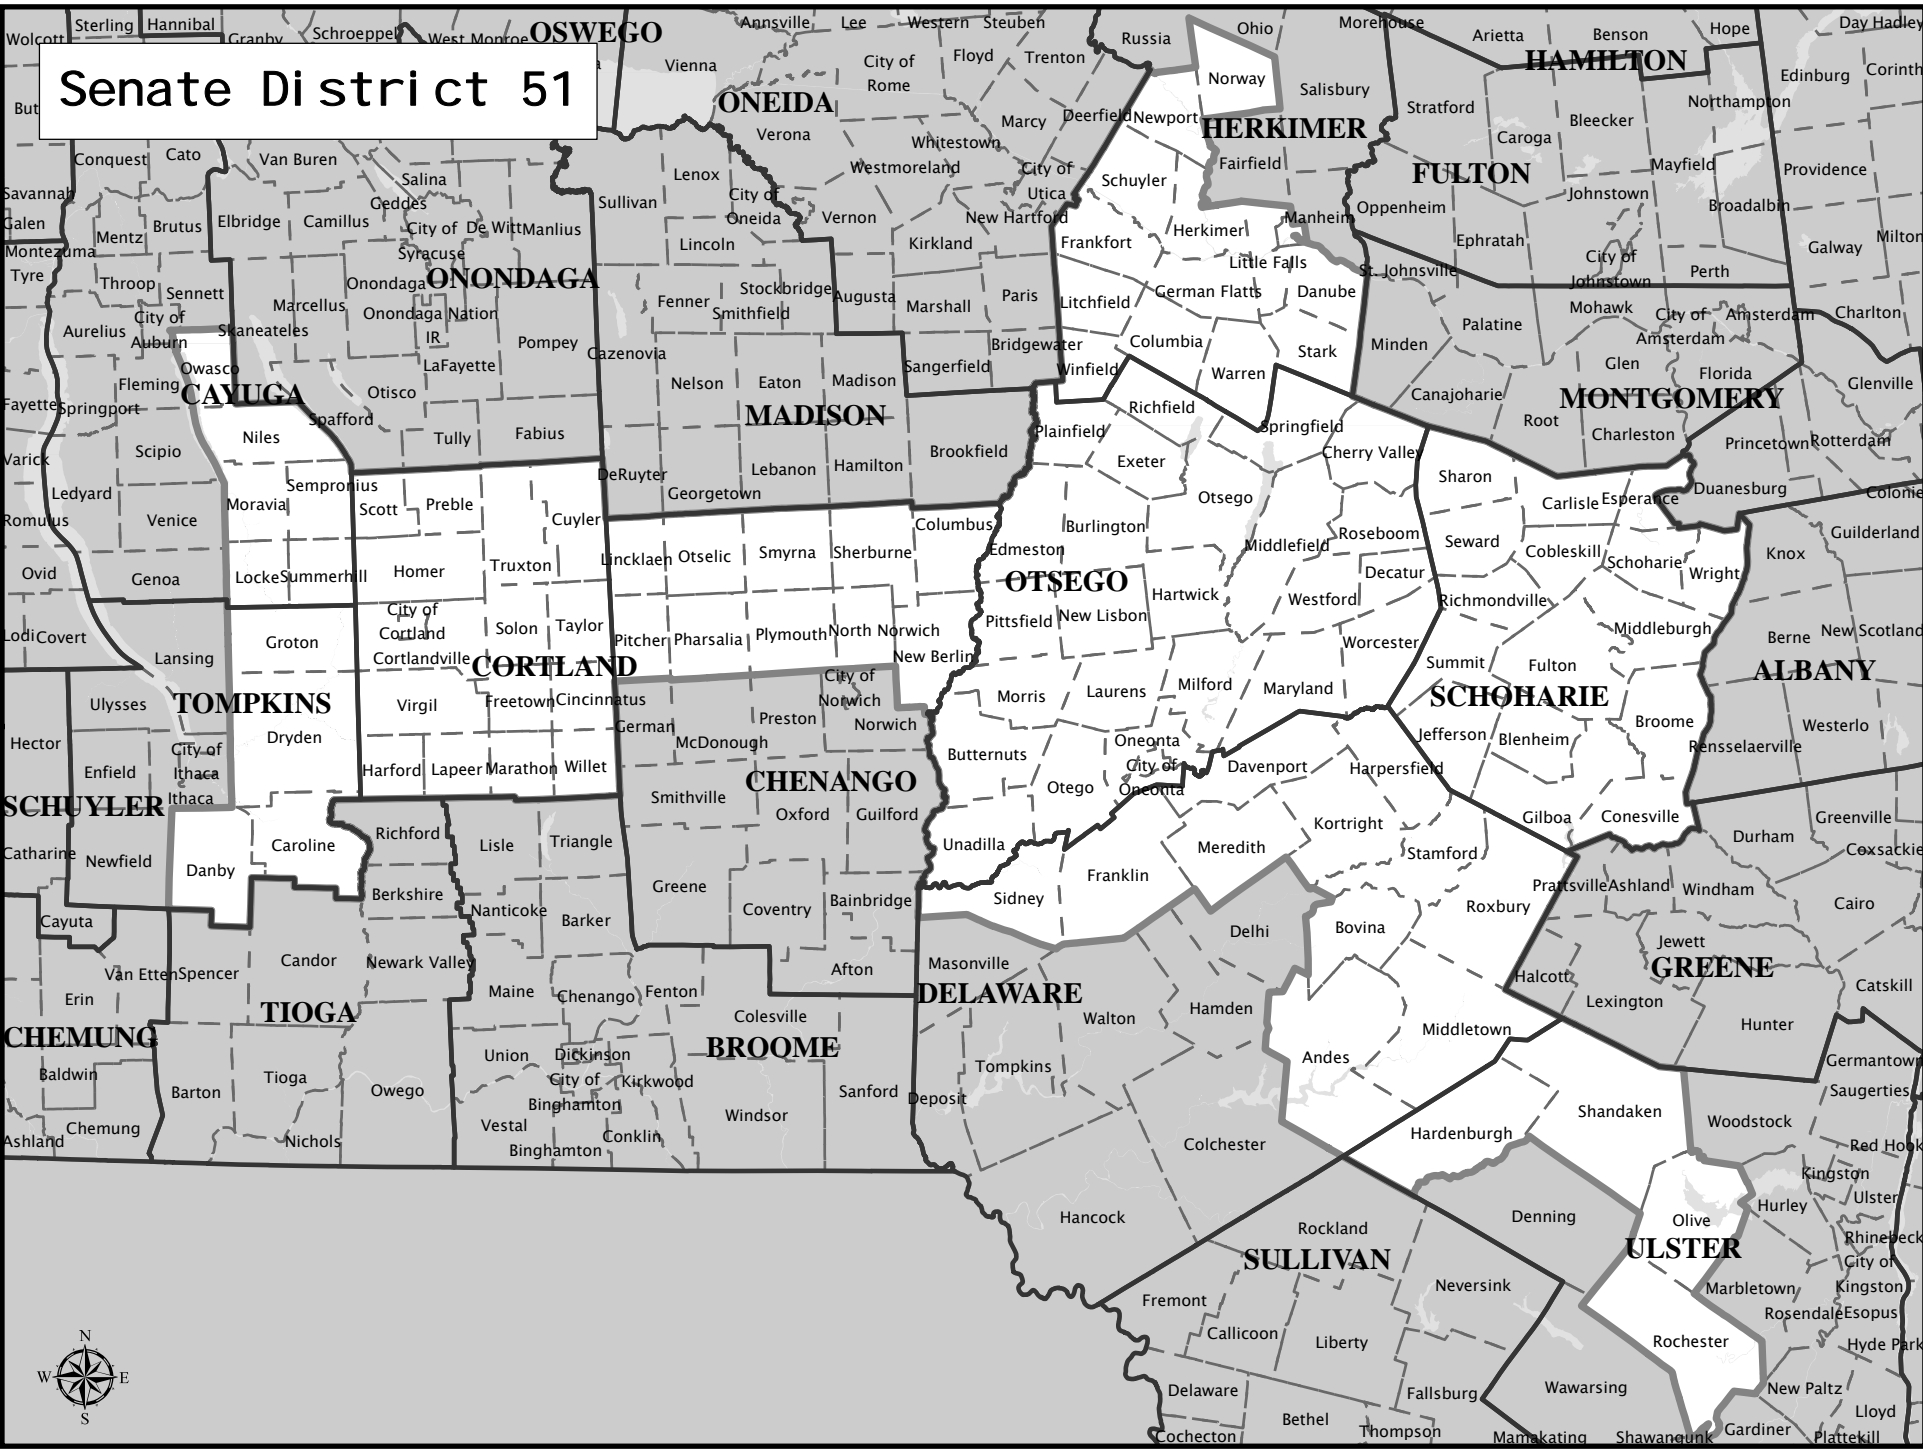

Senate District 51

Senate District 51

Adjusted Total Population : 292,344
Deviation : -15,012
Deviation Percentage : -4.88

	NH White	NH Black	Hispanic	NH Asian	NH Amlnd	NH Hwn	NH Multi	NH Other	Unknown
Total	273,790	3,881	7,412	2,437	630	46	3,918	232	-2
% of Total	93.65	1.33	2.54	0.83	0.22	0.02	1.34	0.08	0.00
Total 18+	219,216	2,979	5,006	1,909	502	43	2,065	137	-2
% of 18+	94.55	1.28	2.16	0.82	0.22	0.02	0.89	0.06	0.00

Department Of Justice									
	NH White	NH Black	Hispanic	NH Asian	NH Amlnd	NH Hwn	NH Multi	NH Other	Unknown
Total	273,790	5,281	7,412	3,080	1,878	100	472	333	-2
% of Total	93.65	1.81	2.54	1.05	0.64	0.03	0.16	0.11	0.00
Total 18+	219,216	3,381	5,006	2,204	1,457	81	296	216	-2
% of 18+	94.55	1.46	2.16	0.95	0.63	0.03	0.13	0.09	0.00

NOTE: For a description of field names and Department of Justice definitions, please refer to the documentation above the district listing.